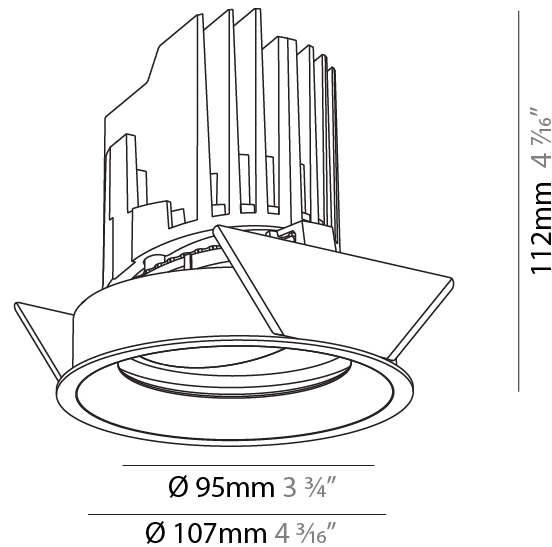

GENERAL

Series: Bioniq
 Subseries: Bioniq Round Adjustable
 Brand: Prolight
 Division: Architectural
 Mounting Type: Recessed
 Mounting Location: Ceiling
 Subcategory: Downlight

PHYSICAL

Shape: Round
 Diameter (mm): 107
 Diameter (in): 4 3/16
 Height (mm): 112
 Height (in): 4 7/16
 Ceiling Thickness (mm): 10 / 12.5 / 15
 Ceiling Thickness (in): 3/8 or 1/2 or 9/16
 Min. Recessing Depth (mm): 130
 Min. Recessing Depth (in): 5 1/8
 Light Distribution: Adjustable / Downlight
 Weight (kg): 0.47
 Weight (lbs): 1.04
 Fixture Finish: SSR / BKV / CWI / CRY / HAB / UFT / ITA / RUA / FTG / MYG / LOD / PUS / FRO / FUP / KIA / POP / BLS / SPG / MEY / GOH / GUM / CHC / COM / ABZ / JAG / OBR / MOS / ROR
 Fixture Material: Aluminum Die Cast
 Cut-out Measurements: 98mm / 3 7/8"

GENERAL

Series: Bioniq
 Subseries: Bioniq Round Adjustable
 Brand: Prolicht
 Division: Architectural
 Mounting Type: Recessed
 Mounting Location: Ceiling
 Subcategory: Downlight

PHYSICAL

Shape: Round
 Diameter (mm): 107
 Diameter (in): 4 3/16
 Height (mm): 112
 Height (in): 4 7/16
 Ceiling Thickness (mm): 10 / 12.5 / 15
 Ceiling Thickness (in): 3/8 or 1/2 or 9/16
 Min. Recessing Depth (mm): 130
 Min. Recessing Depth (in): 5 1/8
 Light Distribution: Adjustable / Downlight
 Weight (kg): 0.47
 Weight (lbs): 1.04
 Fixture Finish: SSR / BKV / CWI / CRY / HAB / UFT / ITA / RUA / FTG / MYG / LOD / PUS / FRO / FUP / KIA / POP / BLS / SPG / MEY / GOH / GUM / CHC / COM / ABZ / JAG / OBR / MOS / ROR
 Fixture Material: Aluminum Die Cast
 Cut-out Measurements: 98mm / 3 7/8"

OPTICAL

Reflector°: 10
 Optic°: Lens Pack - No Lens
 Adjustability: Rotational 355°; Tilt 30°

RATINGS AND CERTIFICATIONS

Certified By: Certified for North American Standards
 IP rating: IP20

					
98mm 3 7/8"	130mm 5 1/8"	10 15mm 3/8" 9/16"	30°	355°	↑