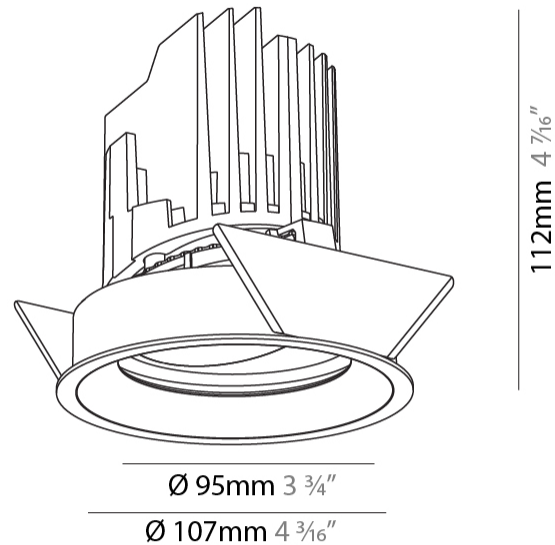

GENERAL

Series: Bioniq
 Subseries: Bioniq Round Adjustable
 Brand: Prolight
 Division: Architectural
 Mounting Type: Recessed
 Mounting Location: Ceiling
 Subcategory: Downlight

PHYSICAL

Shape: Round
 Diameter (mm): 107
 Diameter (in): 4 3/16
 Height (mm): 112
 Height (in): 4 7/16
 Ceiling Thickness (mm): 10 / 12.5 / 15
 Ceiling Thickness (in): 3/8 or 1/2 or 9/16
 Min. Recessing Depth (mm): 130
 Min. Recessing Depth (in): 5 1/8
 Light Distribution: Adjustable / Downlight
 Weight (kg): 0.47
 Weight (lbs): 1.04
 Fixture Finish: SSR / BKV / CWI / CRY / HAB / UFT / ITA / RUA / FTG / MYG / LOD / PUS / FRO / FUP / KIA / POP / BLS / SPG / MEY / GOH / GUM / CHC / COM / ABZ / JAG / OBR / MOS / ROR
 Fixture Material: Aluminum Die Cast
 Cut-out Measurements: 98mm / 3 7/8"

OPTICAL

Reflector°: 10
 Adjustability: Rotational 355°; Tilt 30°

RATINGS AND CERTIFICATIONS

Certified By: Certified for North American Standards
 IP rating: IP20

BIONIQ ROUND ADJUSTABLE RECESSED

A35224-

PROJECT _____