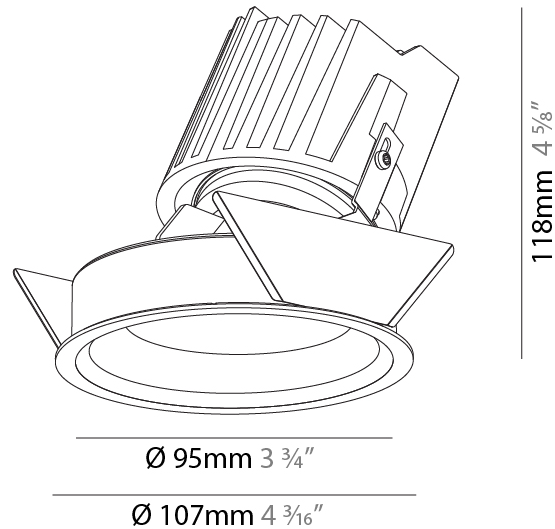

PHYSICAL

Shape: Round
Diameter (mm): 107
Diameter (in): 4 3/16
Height (mm): 118
Height (in): 4 5/8
Ceiling Thickness (mm): 10 / 12.5 / 15
Ceiling Thickness (in): 3/8 or 1/2 or 9/16
Min. Recessing Depth (mm): 140
Min. Recessing Depth (in): 5 1/2
Light Distribution: Adjustable / Asymmetric
Weight (kg): 0.473
Weight (lbs): 1.04
Fixture Finish: SSR / BKV / CWI / CRY / HAB / UFT / ITA / RUA / FTG / MYG / LOD / PUS / FRO / FUP / KIA / POP / BLS / SPG / MEY / GOH / GUM / CHC / COM / ABZ / JAG / OBR / MOS / ROR
Fixture Material: Aluminum Die Cast
Cut-out Measurements: 98mm / 3 7/8"

ELECTRICAL

Lamp Type: LED (Zhaga Standard)
Input Wattage (W): 16.5
Total Output Wattage (W): 14
Dimming: Tri-Mode (Non-Dimming and Phase Dimming (120Vac only) and 0-10V Dimming)
Driver Included: No
Driver Location: Recessed Housing
Driver Type: Constant Current - Universal
Driver Class: Class 2
Housing: See components
Input Voltage (V): 120 - 277
Constant Current (MA): 350

LED

Number of LEDs: 1
Color Temperature (°K): 2700 / 3000 / 3500 / 4000
Max. Delivered Lumen (lm): 1030 / 1070 / 1117 / 1140
Nominal Lumen (lm): 1386 / 1438 / 1511 / 1542
CRI: >90 CRI
Lamp Life (hrs): 50000

OPTICAL

Reflector: 20 / 40 / 60
Adjustability: Fixed

RATINGS AND CERTIFICATIONS

Certified By: Certified for North American Standards
IP rating: IP20

PROJECT
TYPE
SPECIFIER
QUANTITY
DATE